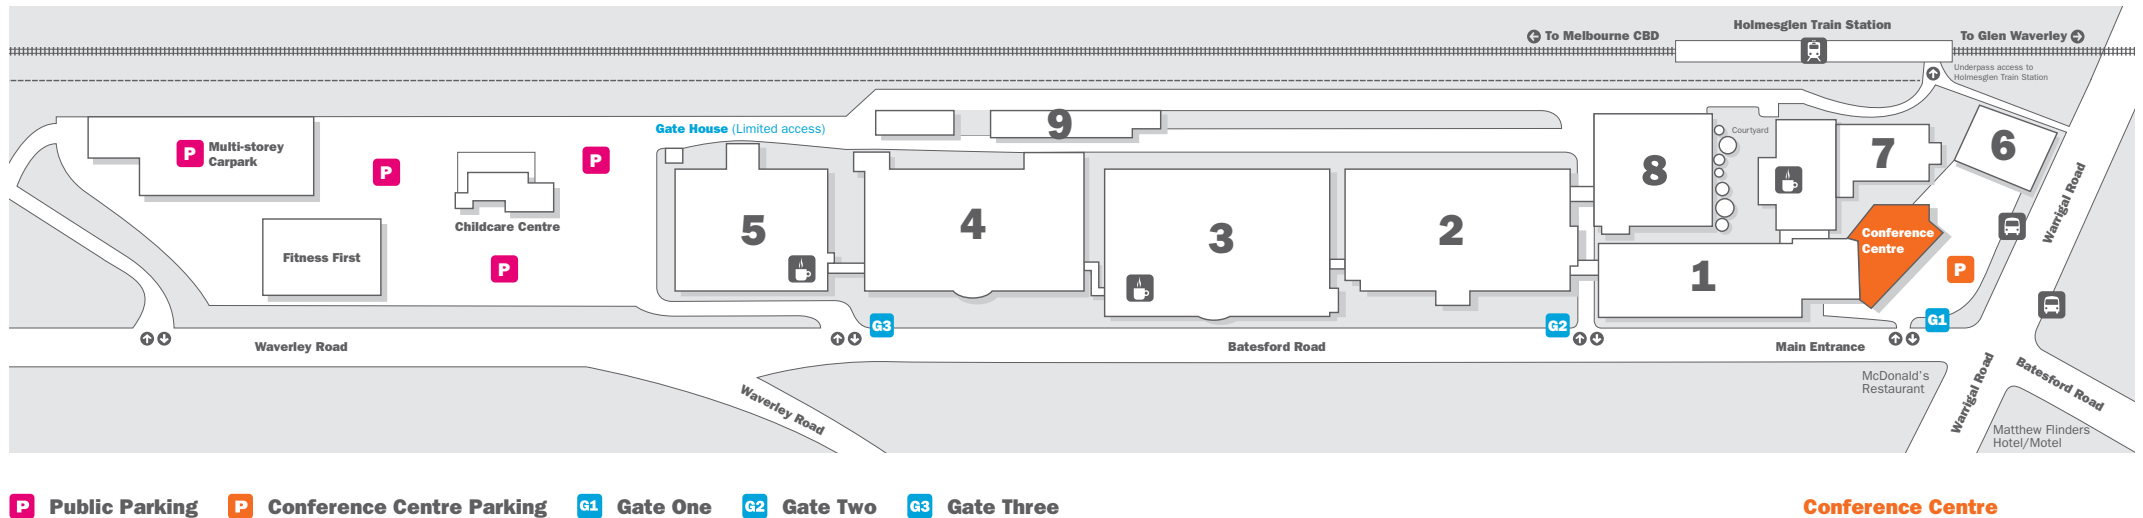

# Chadstone campus Conference Centre

Corner of Warrigal and Batesford Roads, Holmesglen 3148  
Melways Reference 69 F1

**Location:** Conference Centre, Building 1, Ground Floor

**Public Transport:** Next to Holmesglen Train Station (Glen Waverley line) and Bus Stops (Buses: 624 and 903)

**Car Parking:** Limited parking enter via **GATE 1** on Batesford Road. If allocated a boom gate number, please use to access parking.

**Remainder Car Park:** Enter via **GATE 3**, opposite the Seven Eleven Petrol Station on Batesford Road. **A \$4.00 flat rate fee** applies.