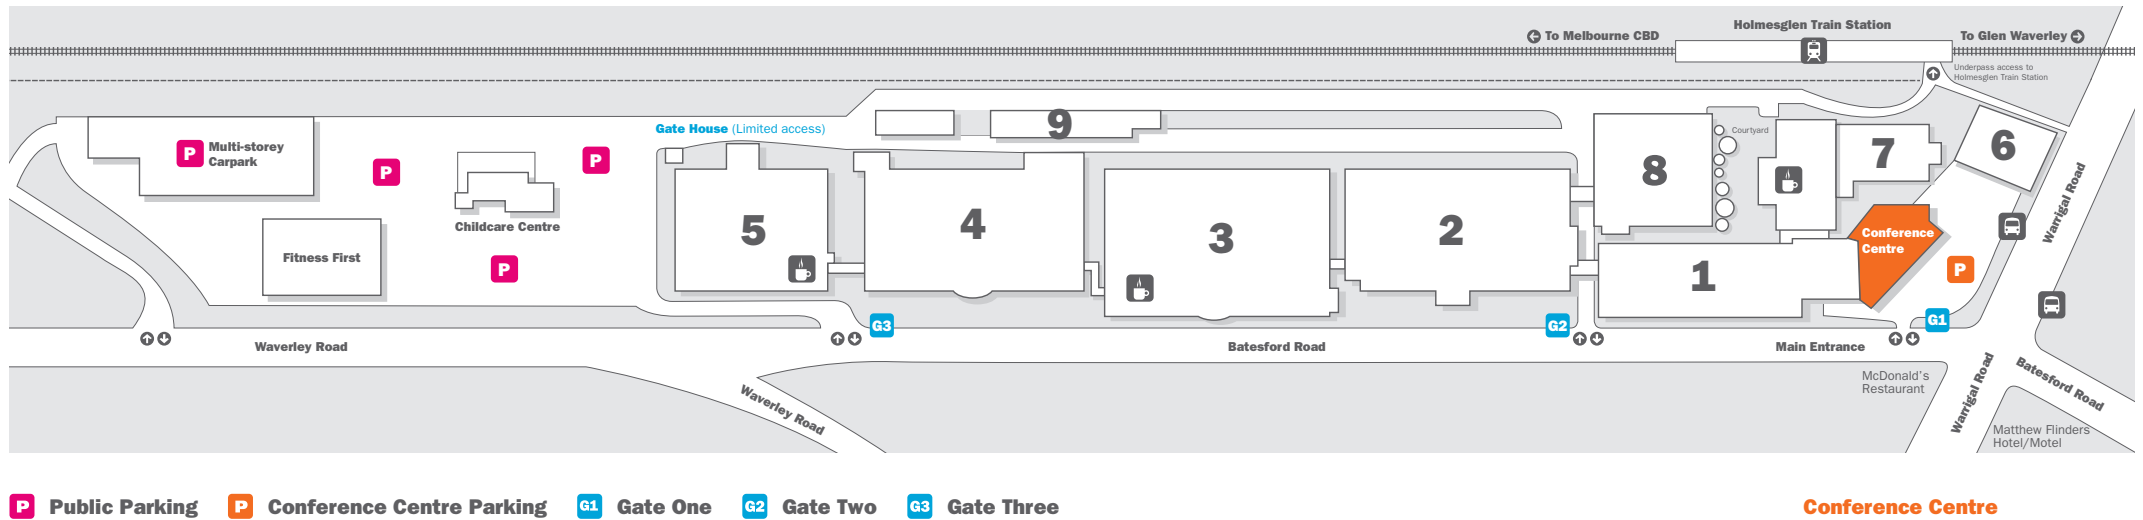

Chadstone campus Conference Centre

Corner of Warrigal and Batesford Roads, Holmesglen 3148
Melways Reference 69 F1

Location: Conference Centre, Building 1, Ground Floor

Public Transport: Next to Holmesglen Train Station (Glen Waverley line) and Bus Stops (Buses: 624 and 903)

Car Parking: Limited parking enter via **GATE 1** on Batesford Road. If allocated a boom gate number, please use to access parking.

Remainder Car Park: Enter via **GATE 3**, opposite the Seven Eleven Petrol Station on Batesford Road. **A \$4.00 flat rate fee** applies.